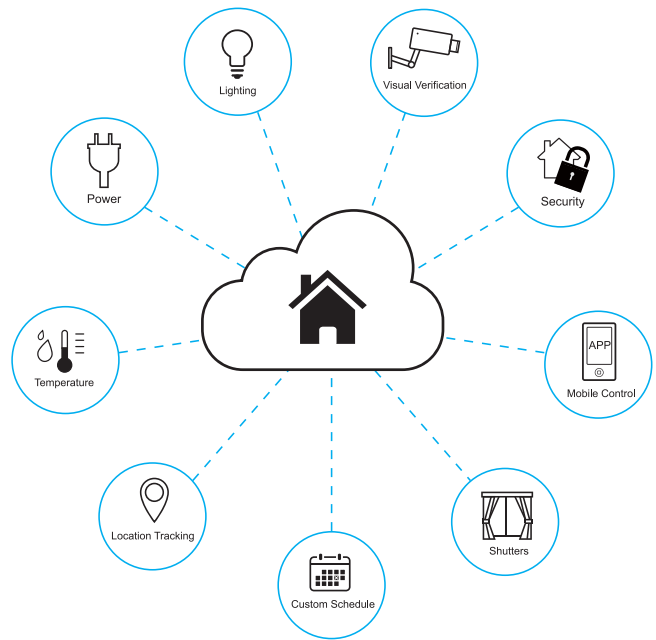

Security status

Group/zone settings

Energy Management

Energy Management

The HSVGW Series can integrate whole-house energy meters to report how much electricity the entire household uses and ZigBee/Z-Wave power meter switches to monitor the power consumption of individual home appliances. With this power-saving system you can develop a useful strategy to reduce energy bills.

PSM-29ZBS
Power Meter
Switch

EMD-1ZBS
Energy
Meter

PRM2-ZBS
Power Meter &
Relay Switch

POVS-1ZBS
PIR Occupancy/
Vacancy Sensor

Be in Control Wherever You Are

Home Portal Server

Home Portal Server is a high capacity IP/GPRS-based security management solution designed to meet the needs for both security professionals and end users, providing new and convenient ways to manage home security and smart home automation services.

As an all-in-one solution, the Home Portal Server Platform provides remote mobile control, visual verification, alarm notification, advanced home automation, energy management, total visual monitoring, and user-friendly interface. The platform can be accessed via a web browser or smart phone application.

Remote and Mobile Control

Vesta Home App

The end user can download the Vesta Home App from the App Store or the Google Play Store to manage the HSVGW, receive event reports, view alarm videos/images, and control electronic appliances on a smartphone, anytime, anywhere.